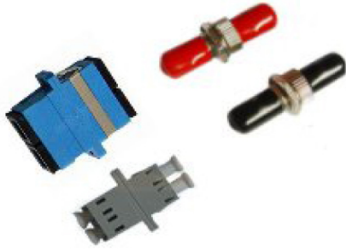

Fibre Optic Connectors

Arnet field installable fibre optic connectors are suitable for use in telecommunications networks, LAN, WAN and CATV systems. SC, SC and LC connectors are installed using a cold-cure process meaning no need for an available power supply.

Fibre Optic Adapters

Arnet fibre optic adaptors are used to match connectivity of pre-terminated fibre optic cable or used in-line to extend fibre optic cables when cabinets are re-located without having to lay new cables.

Fibre Optic Patch Cords and Pigtails

Description	Part Number
SC Duplex Connectors Multimode	ARFC-SCD-MM
SC Duplex Connectors Singlemode	ARFC-SCD-SM
ST Simplex Connectors Multimode	ARFC-ST-MM
ST Simplex Connectors Singlemode	ARFC-ST-SM
LC Duplex Connectors Multimode	ARFC-LCD-MM
LC Duplex Connectors Singlemode	ARFC-LCD-SM
FC Simplex Connectors Multimode	ARFC-FC-MM
FC Simplex Connectors Singlemode	ARFC-FC-MM

Description	Part Number
SC-SC Duplex Adapter	ARFA-SCSCD
ST-ST Simplex Adapter	ARFA-STST
LC-LC Duplex Adapter	ARFA-LCLCD
FC-FC Simplex Adapter	ARFA-FCFC

Description	Part Number
SC-SC Duplex Patch Cord	ARFPC-SCSC-XX-YY
ST-ST Duplex Patch Cord	ARFPC-STST-XX-YY
LC-LC Duplex Patch Cord	ARFPC-LCLC-XX-YY
FC-FC Duplex Patch Cord	ARFPC-FCFC-XX-YY
SC Simplex Pigtail	ARFPT-SC-XX-YY
ST Simplex Pigtail	ARFPT-ST-XX-YY
LC Simplex Pigtail	ARFPT-LC-XX-YY
FC Simplex Pigtail	ARFPT-FC-XX-YY