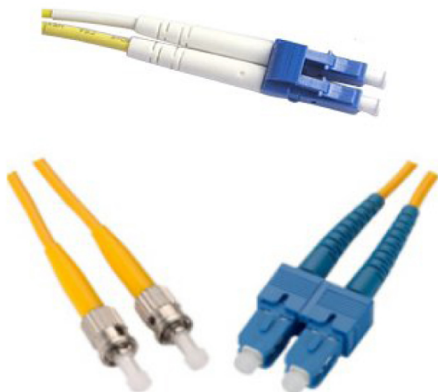

Fibre Optic Connectors

Arnet field installable fibre optic connectors are suitable for use in telecommunications networks, LAN, WAN and CATV systems. SC, SC and LC connectors are installed using a cold-cure process meaning no need for an available power supply.

Fibre Optic Adapters

Arnet fibre optic adaptors are used to match connectivity of pre-terminated fibre optic cable or used in-line to extend fibre optic cables when cabinets are re-located without having to lay new cables.

Fibre Optic Patch Cords and Pigtails

Description	Part Number
SC Duplex Connectors Multimode	ARFC-SCD-MM
SC Duplex Connectors Singlemode	ARFC-SCD-SM
ST Simplex Connectors Multimode	ARFC-ST-MM
ST Simplex Connectors Singlemode	ARFC-ST-SM
LC Duplex Connectors Multimode	ARFC-LCD-MM
LC Duplex Connectors Singlemode	ARFC-LCD-SM
FC Simplex Connectors Multimode	ARFC-FC-MM
FC Simplex Connectors Singlemode	ARFC-FC-MM

Description	Part Number
SC-SC Duplex Adapter	ARFA-SCSCD
ST-ST Simplex Adapter	ARFA-STST
LC-LC Duplex Adapter	ARFA-LCLCD
FC-FC Simplex Adapter	ARFA-FCFC

Description	Part Number
SC-SC Duplex Patch Cord	ARFPC-SCSC-XX-YY
ST-ST Duplex Patch Cord	ARFPC-STST-XX-YY
LC-LC Duplex Patch Cord	ARFPC-LCLC-XX-YY
FC-FC Duplex Patch Cord	ARFPC-FCFC-XX-YY
SC Simplex Pigtail	ARFPT-SC-XX-YY
ST Simplex Pigtail	ARFPT-ST-XX-YY
LC Simplex Pigtail	ARFPT-LC-XX-YY
FC Simplex Pigtail	ARFPT-FC-XX-YY