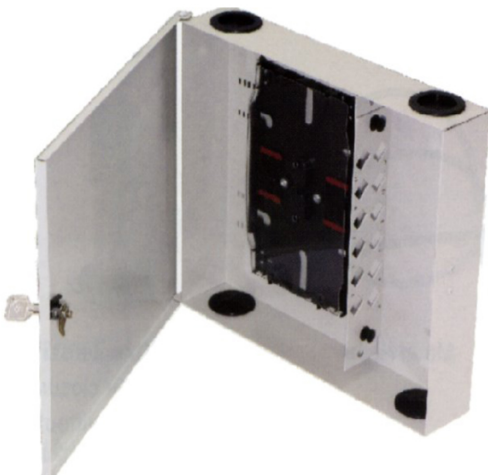

Fibre Optic Wall-Mounted Cabinet

Description	Part Number
Fibre Optic Wall Cabinet with panel for 12 x SC Duplex Adapters (24 cores)	ARFO-WC-SCD-12
Fibre Optic Wall Cabinet with panel for 6 x SC Duplex Adapters (12 cores)	ARFO-WC-SCD-6
Fibre Optic Wall Cabinet with panel for 24 x FC or ST Adapters (24 cores)	ARFO-WC-FCST-24
Fibre Optic Wall Cabinet with panel for 12 x FC or ST Adapters (12 cores)	ARFO-WC-FCST-12