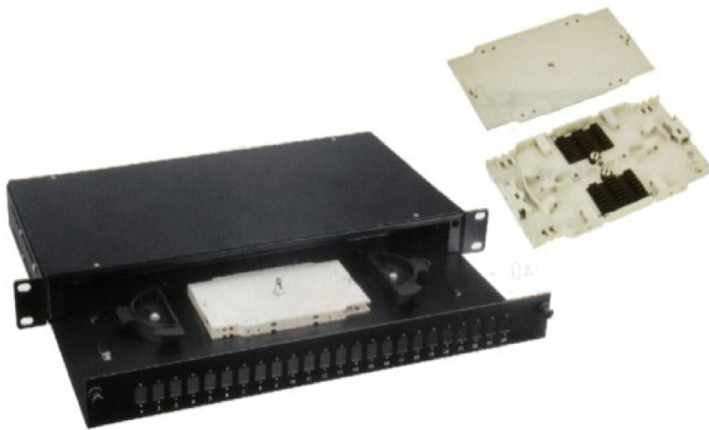

Fibre Optic Sliding Patch Panel

Description	Part Number
Fibre Optic Patch Panel 24-way for SC Adapters	ARFO-PP-SC-24
Fibre Optic Patch Panel 24-way for ST Adapters	ARFO-PP-ST-24
Fibre Optic Patch Panel 24-way for FC Adapters	ARFO-PP-FC-24
12-core Splicing Tray	ARFO-TRAY-12
24-core Splicing Tray	ARFO-TRAY-24